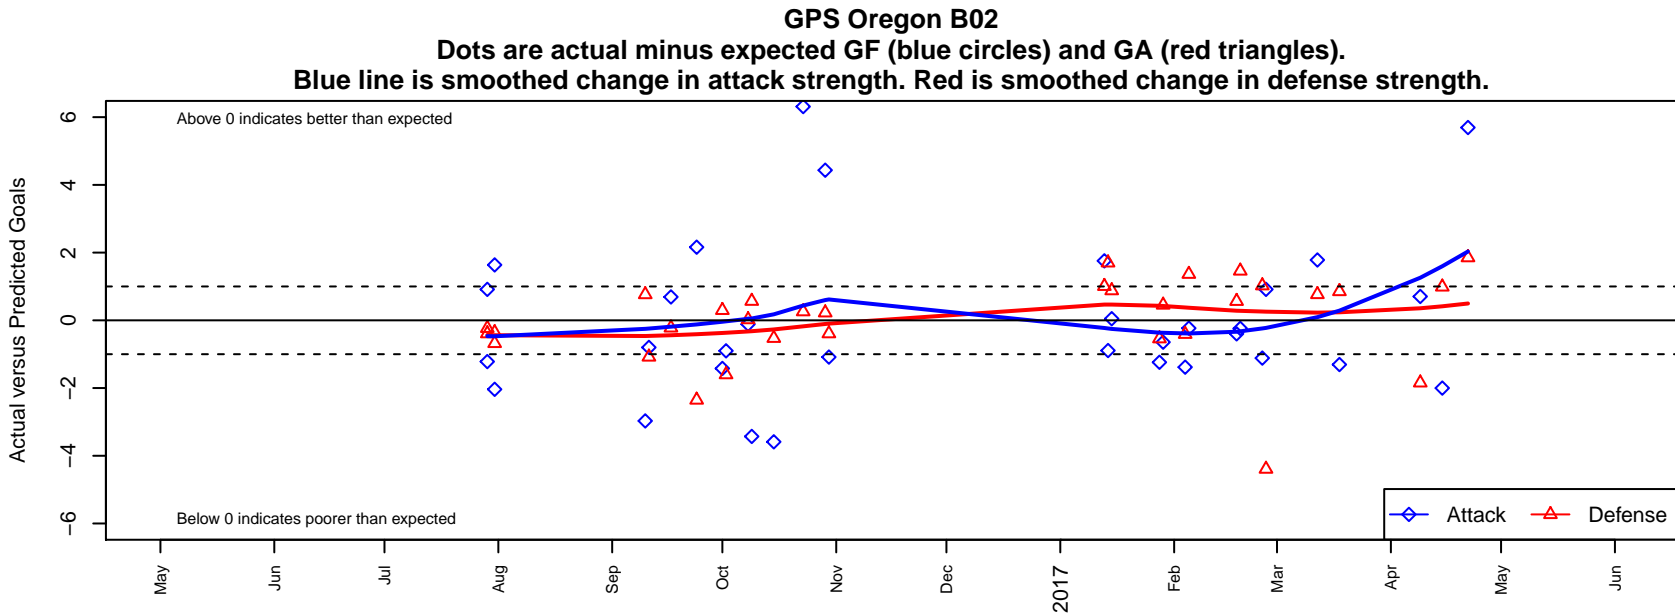

**attack and defense variance (black dot)
relative to other teams
and top 10 in region**

**attack and defense rating
relative to others at age
and all opponents in last 13 months**

GPS Oregon B02

, OR
B02 total strength=1437
attack=12.64 defense=6.56
fall league = PTT B02 Div 1 Green
spr league = Win OYS B02 Premier White

alt names used:
GPS OREGON B02
HSC 02B GPSO
GPS Oregon 02B
HSC 02B GPSO
HSC 02B GPSO

Venues played:
2016 Mt Hood Challenge U15 Gold
2016 PTT B02 Division 1 Green
2016 PacNW Winter Classic Premier II U15
2016 Win OYS B02 Premier White
2016 OYS State Cup B02