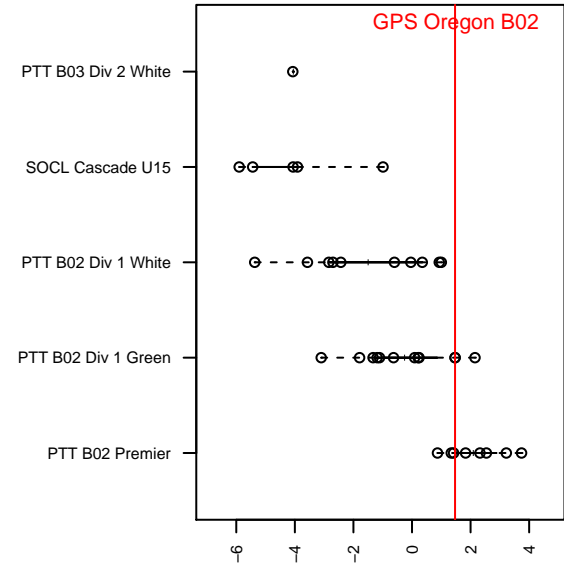

**attack and defense rating
relative to others at age
and all opponents in last 13 months**